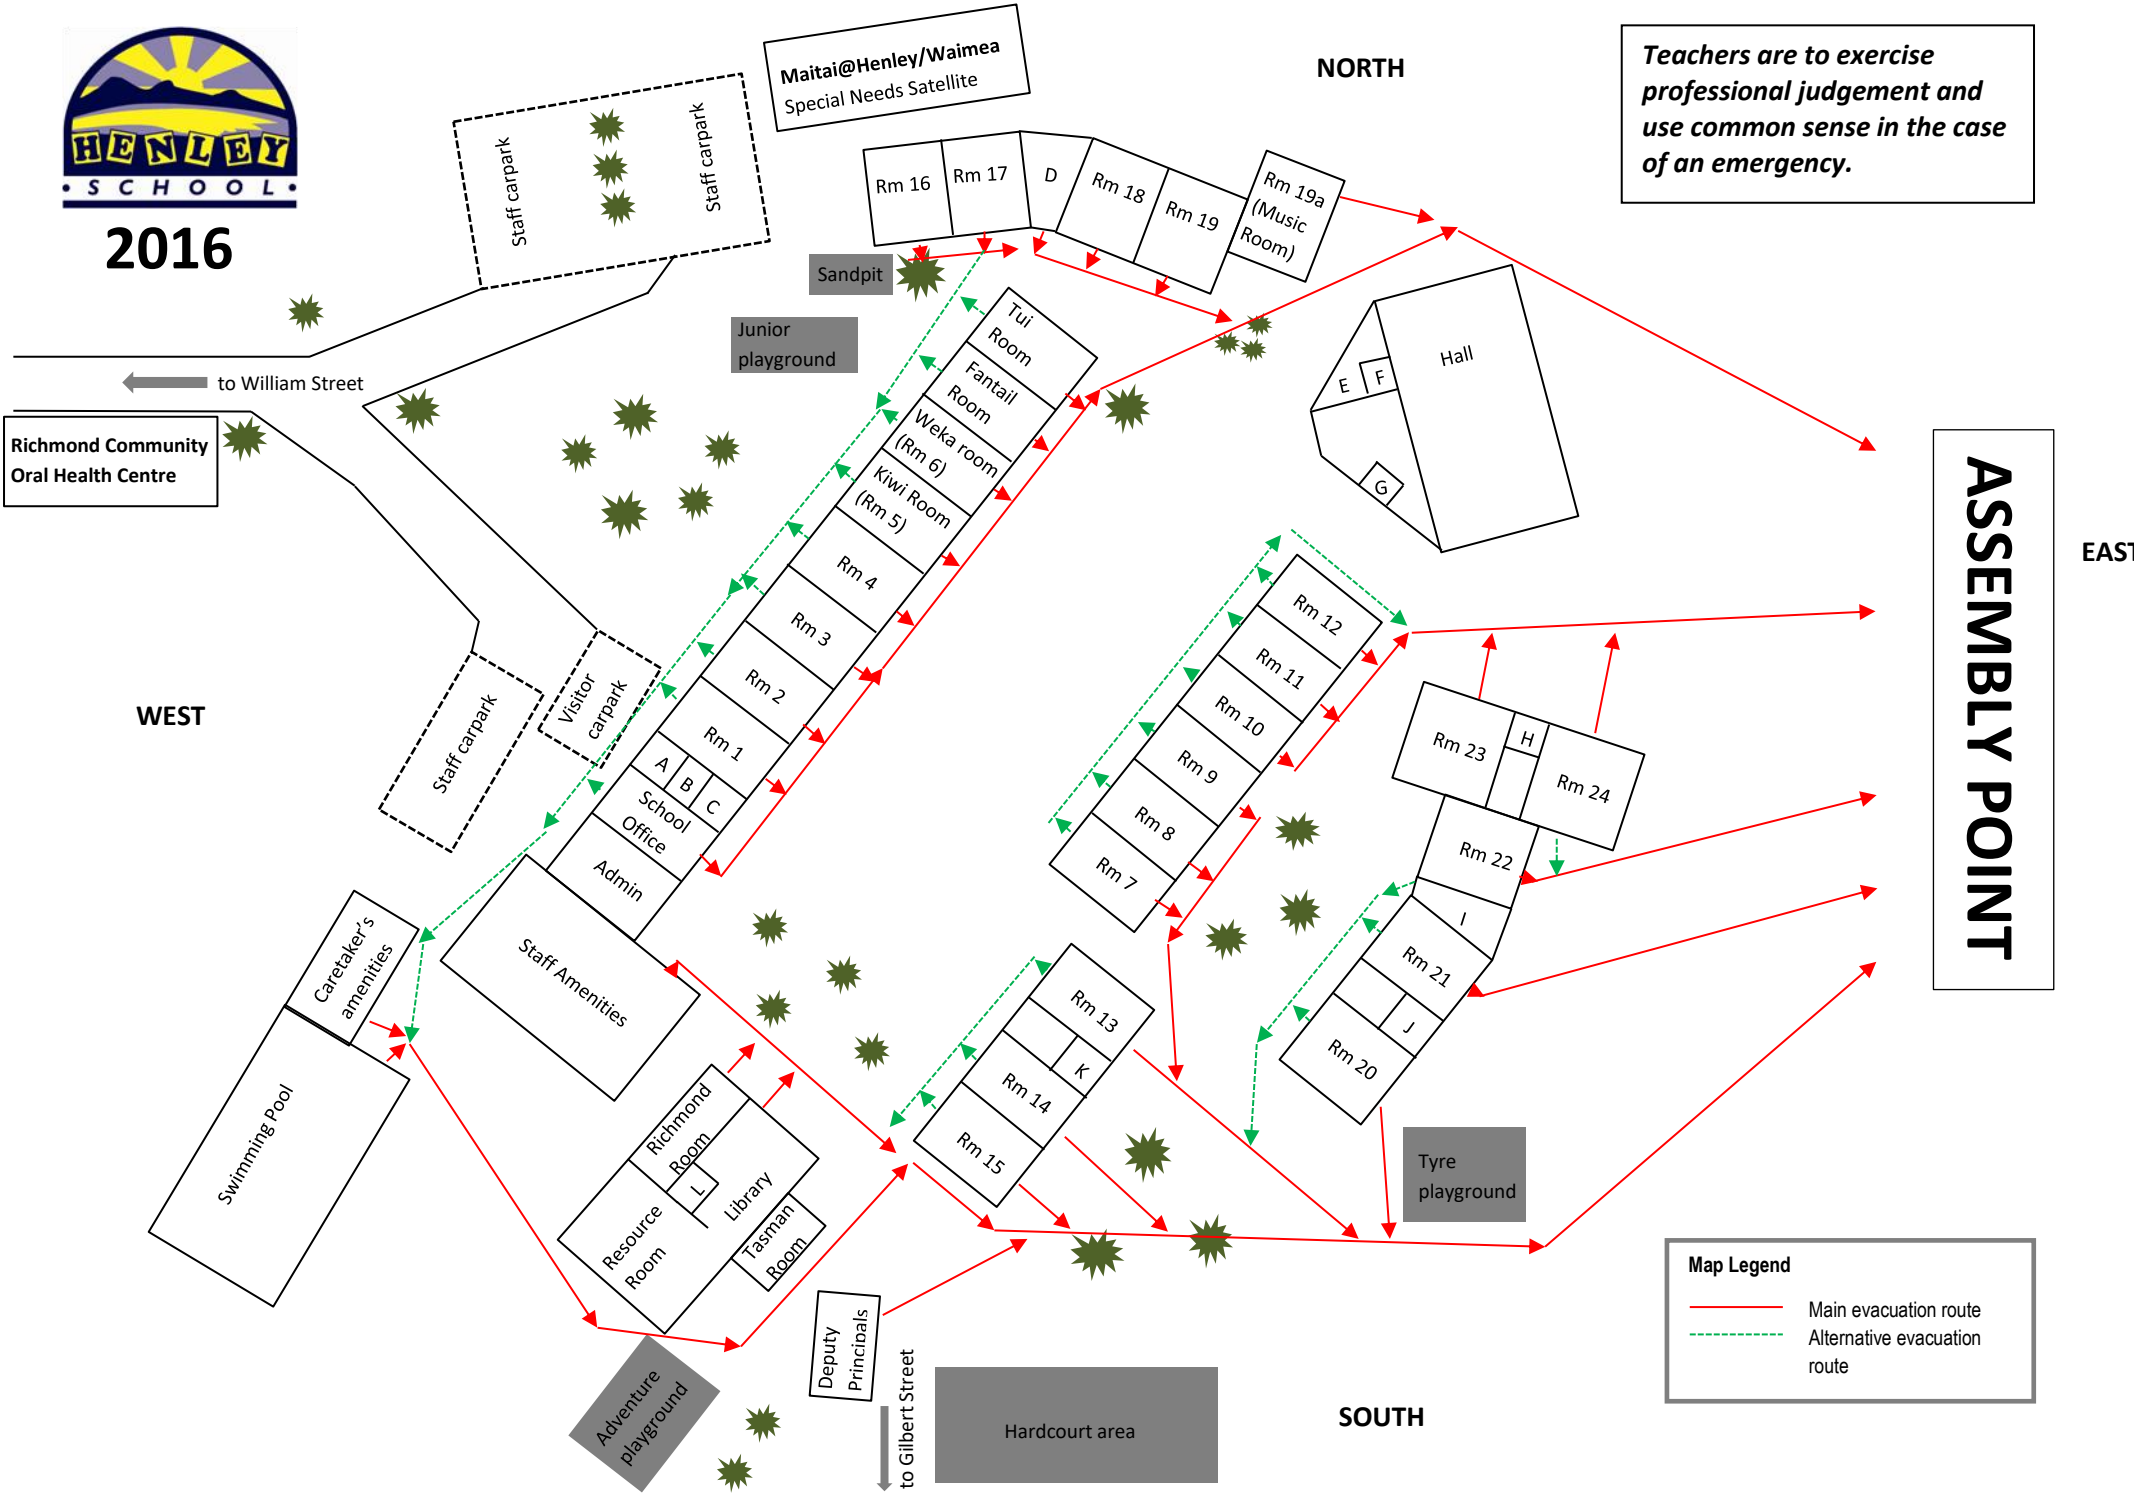

2016

Teachers are to exercise professional judgement and use common sense in the case of an emergency.

ASSEMBLY POINT

Map Legend

- Main evacuation route
- - - Alternative evacuation route

Richmond Community Oral Health Centre

Maitai@Henley/Waimea Special Needs Satellite

NORTH

WEST

EAST

SOUTH

to William Street

to Gilbert Street

Hardcourt area

Tyre playground

Junior playground

Adventure playground

Swimming Pool

Caretaker's amenities

Staff Amenities

Richmond Room
Resource Room
Library
Tasman Room

Deputy Principals

School Office
Admin

Staff carpark

Visitor carpark

Staff carpark

Staff carpark

Sandpit

Rm 16 Rm 17 D Rm 18 Rm 19 Rm 19a (Music Room)

Tui Room
Fantail Room
Weka room (Rm 6)
Kiwi Room (Rm 5)